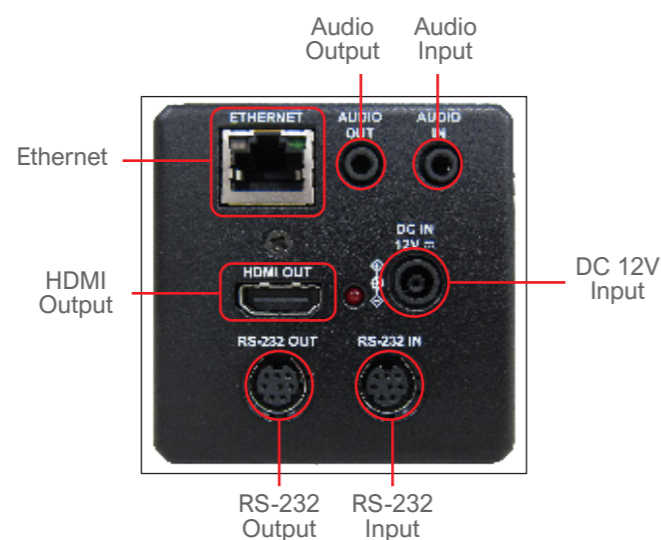

IP Streaming Format

Stream	1	2	3
Settings	H.265	H.264	H.264
Resolution	4K/1080p/720p	1080p/720p	640x360
Frame Rate	59.94 Hz	59.94/29.97	29.97
	50 Hz	50/25	25
Bit Rate	20000 kbps~2000 kbps	20000 kbps~2000 kbps	5000 kbps~512 kbps
Audio Transmission	AAC/G.711		
PoE+	Yes		

Product Specifications

Sensor	1/2.5" 8MP CMOS	Image Flip	Yes
Video Format	Resolution : 4K/1080p/720p Frame Rate : 59.94/50/29.97/25	Preset Positions	256
Video Output (HD) Interface	HDMI 2.0, Ethernet	Multiple Video Stream	H.265 4K 59.94fps H.264 1080p 59.94fps H.264 640x360 29.97fps
Optical Zoom	30x	Audio Compression Format	G.711 / AAC
Horizontal Viewing Angle	68°	Camera Control Interface	RS-232 / Ethernet
Aperture	F1.6 ~ F3.4	Camera Control Protocol	VISCA / PELCO D / ONVIF
Focal Length	4.6mm ~ 135mm	Tally Light	Yes
Shutter Speed	1/8 ~ 1/10,000 sec	PoE	PoE (IEEE802.3af)
Minimum Object Distance	1.5m (Wide/Tele)	Video Stream	RTSP / RTMP / RTMPS / MPEG-TS / SRT
Video S/N Ratio	> 50dB	Video Compression	H.265 / H.264
Minimum Illumination	0.1 lux (F1.6, 50IRE, 30fps)	Audio in	Line In/Mic In, Phone Jack 3.5mm x1
Focus System	Auto, Manual	Audio Out	Line Out, Phone Jack 3.5mm x1 Ethernet / HDMI
Gain Control	Auto, Manual	DC IN	12V +/- 20%
White Balance	Auto, Manual	Power Consumption	PoE : 10W DC In : 9W
Exposure Control	Auto, Manual	Weight	1 kg
WDR	Yes	Dimension	170 x 67 x 67 mm (6.7" x 2.6" x 2.6")
3D NR	Yes		

I/O CONNECTIONS