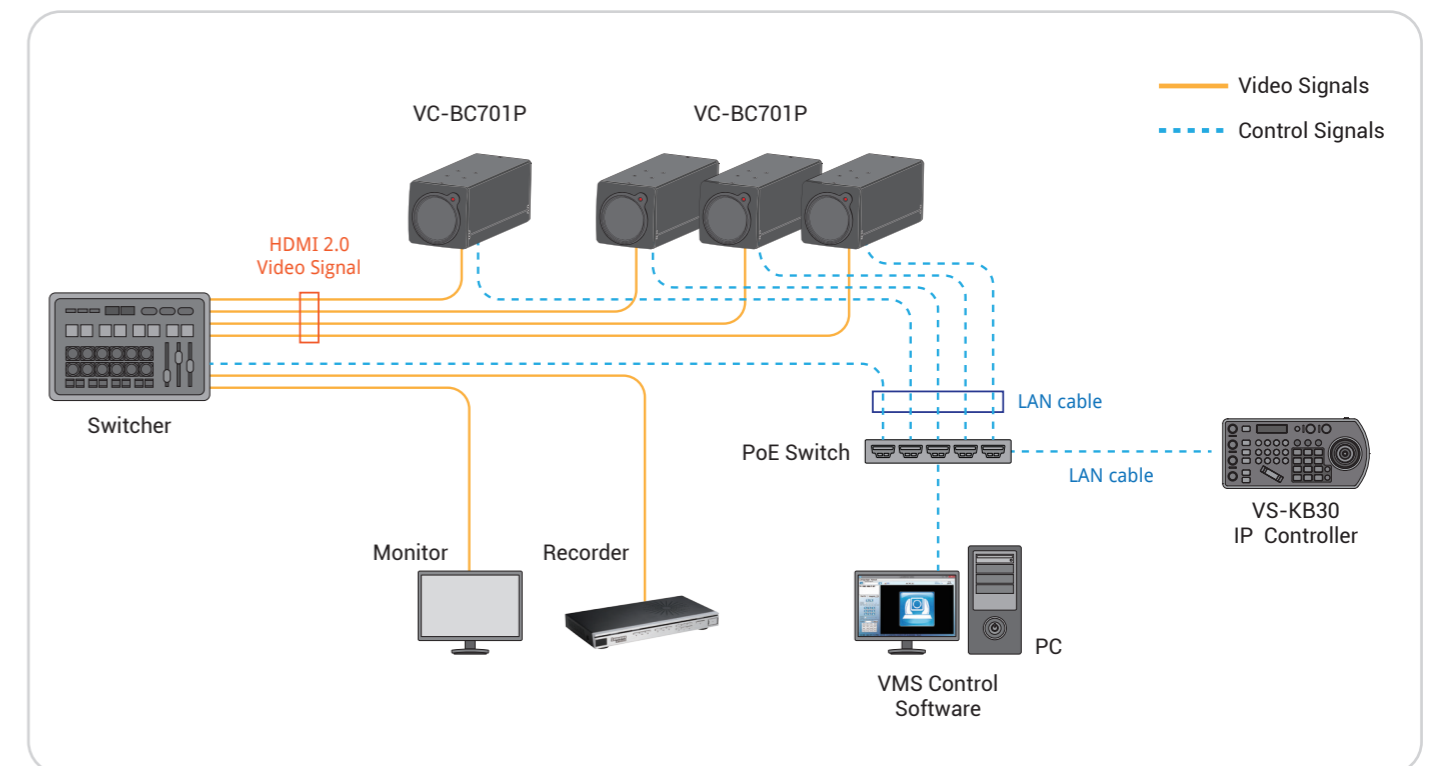

Multi-Camera Connection

Lumens
Your Success, Our Passion!
www.MyLumens.com

Lumens Integration, Inc.
4116 Clipper Court
Fremont, CA, 94538
Phone : 888.542.3235
Fax : 510.252.1389

Lumens Europe
De Nayerstraat 17 9470
Denderleeuw Belgium
Phone : +32 473 58 38 95
Fax : +32 (0) 2 452 76 00