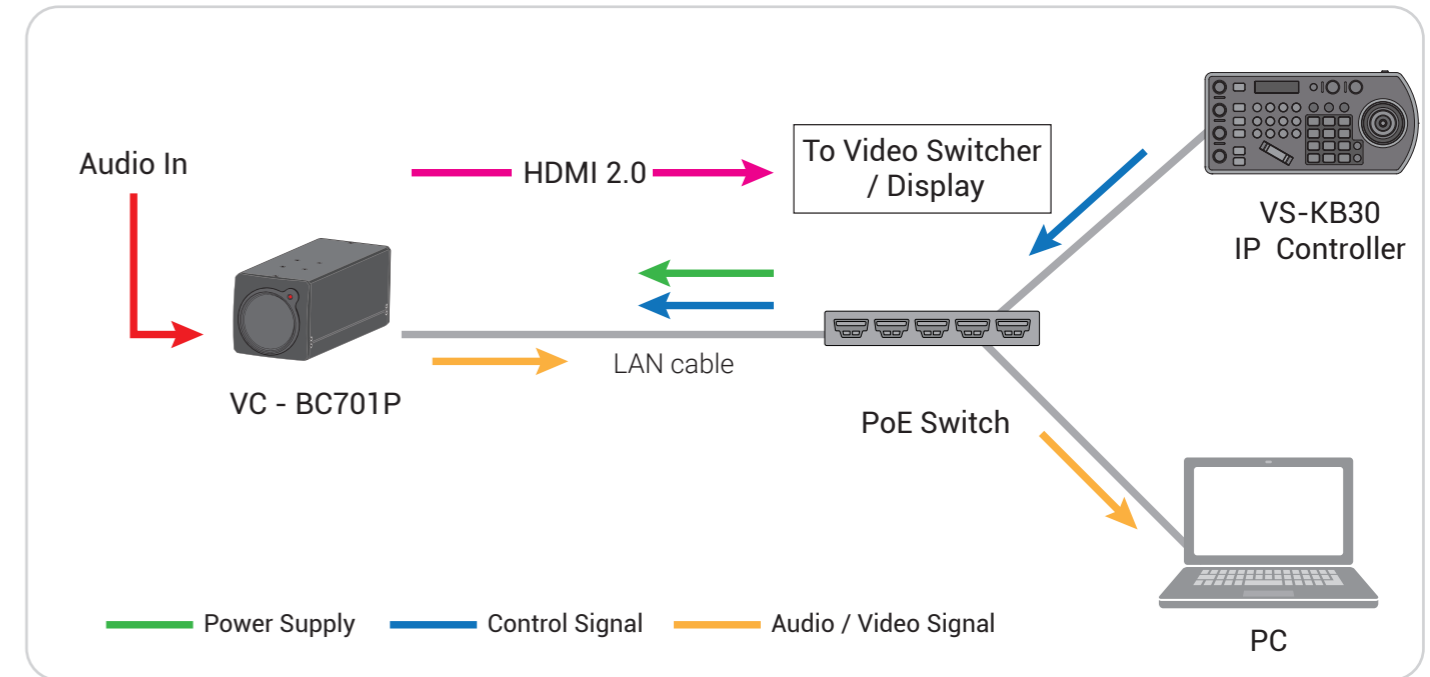

Single Camera Connection